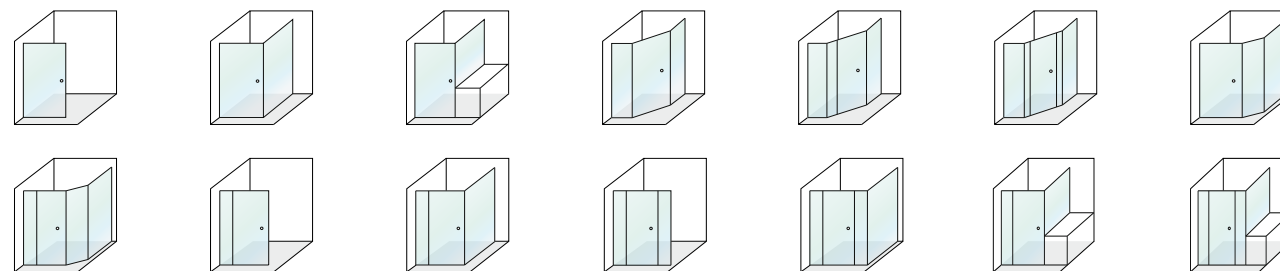

configurations

features

magnetic closing catch

Positive-close magnetic catch ensures the door closes perfectly in line, every time.

pivot patch fitting

Elegant and unobtrusive door pivots are colour matched to co-ordinate with the frame. Stainless steel hinge pins are designed to give a lifetime of trouble-free use.

optional stylish handles

Optional handles offer an even more elegant look to enhance any enclosure. D handle or finger pull available.

uniquely shaped profile

The integrated Evolution profile directs water back into the shower area for ease of cleaning in a modern slimline frame.

finishes